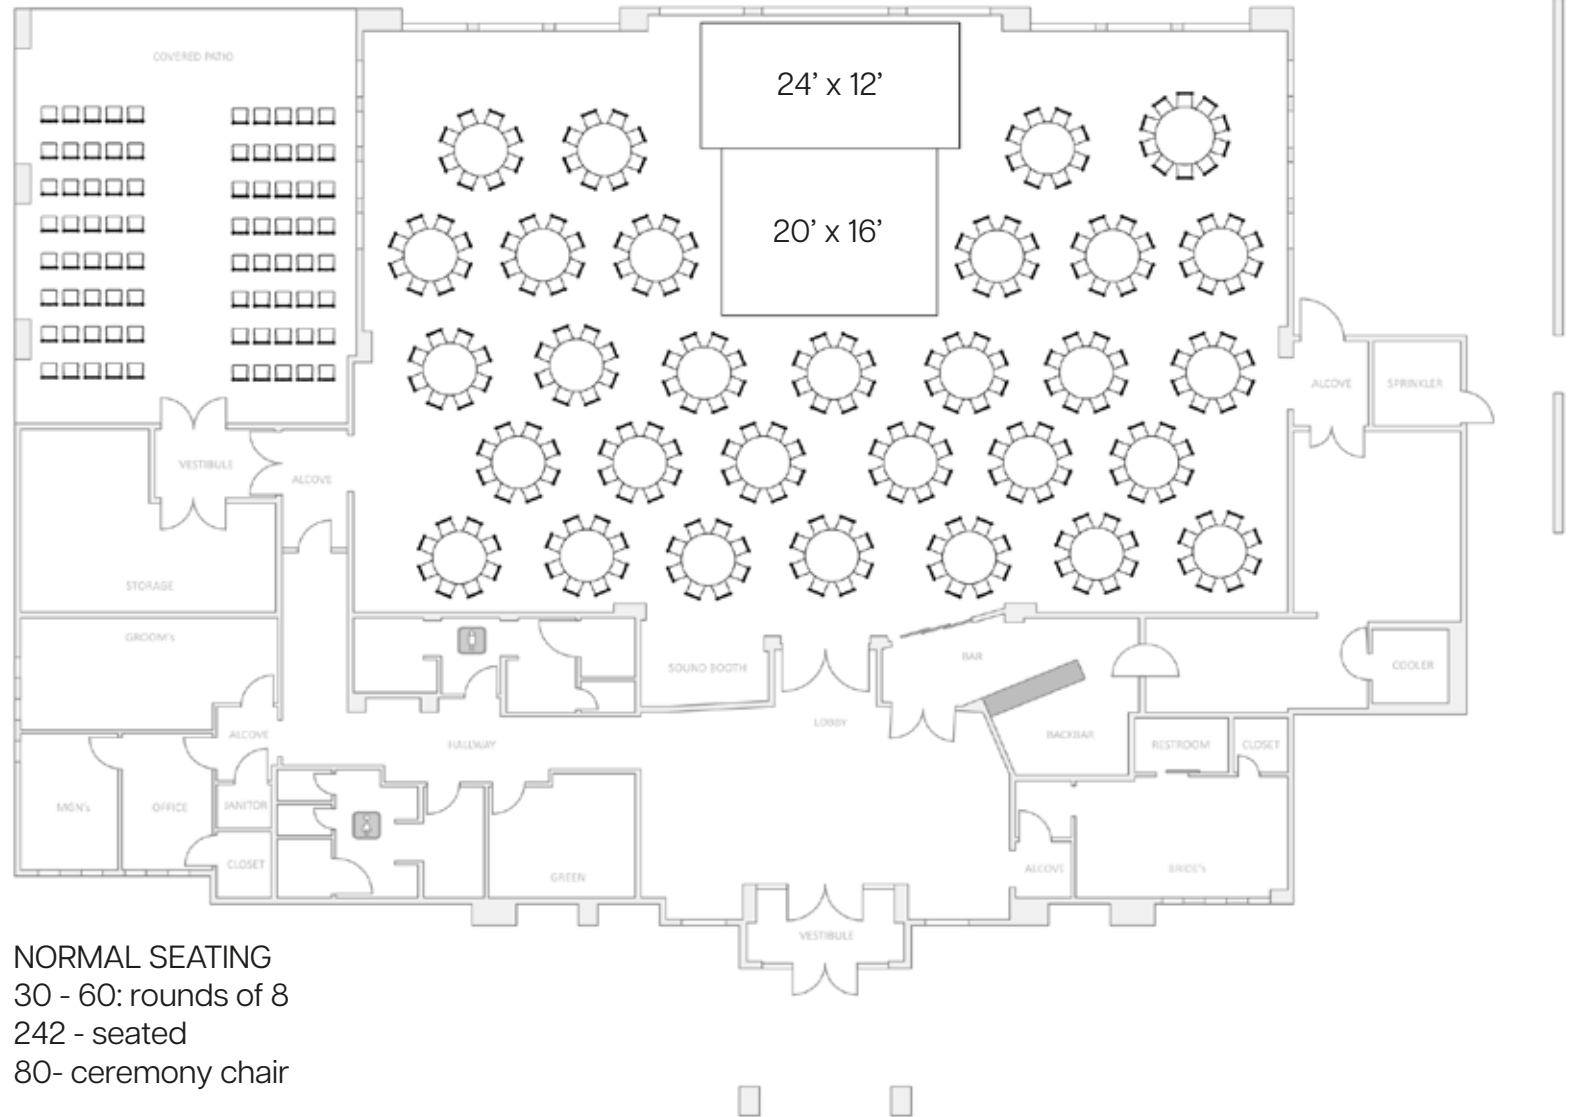

## INDOOR FLOOR PLAN NORMAL - ROUNDS OF 8

apricusvenue.com  
hello@apricusvenue.com | 214.960.0788  
6633 S. I-35E, Corinth, Texas 76210  
f @ in | @apricusvenue

**APRICUS**  
TUSCAN CHARM WITH WATER VIEWS