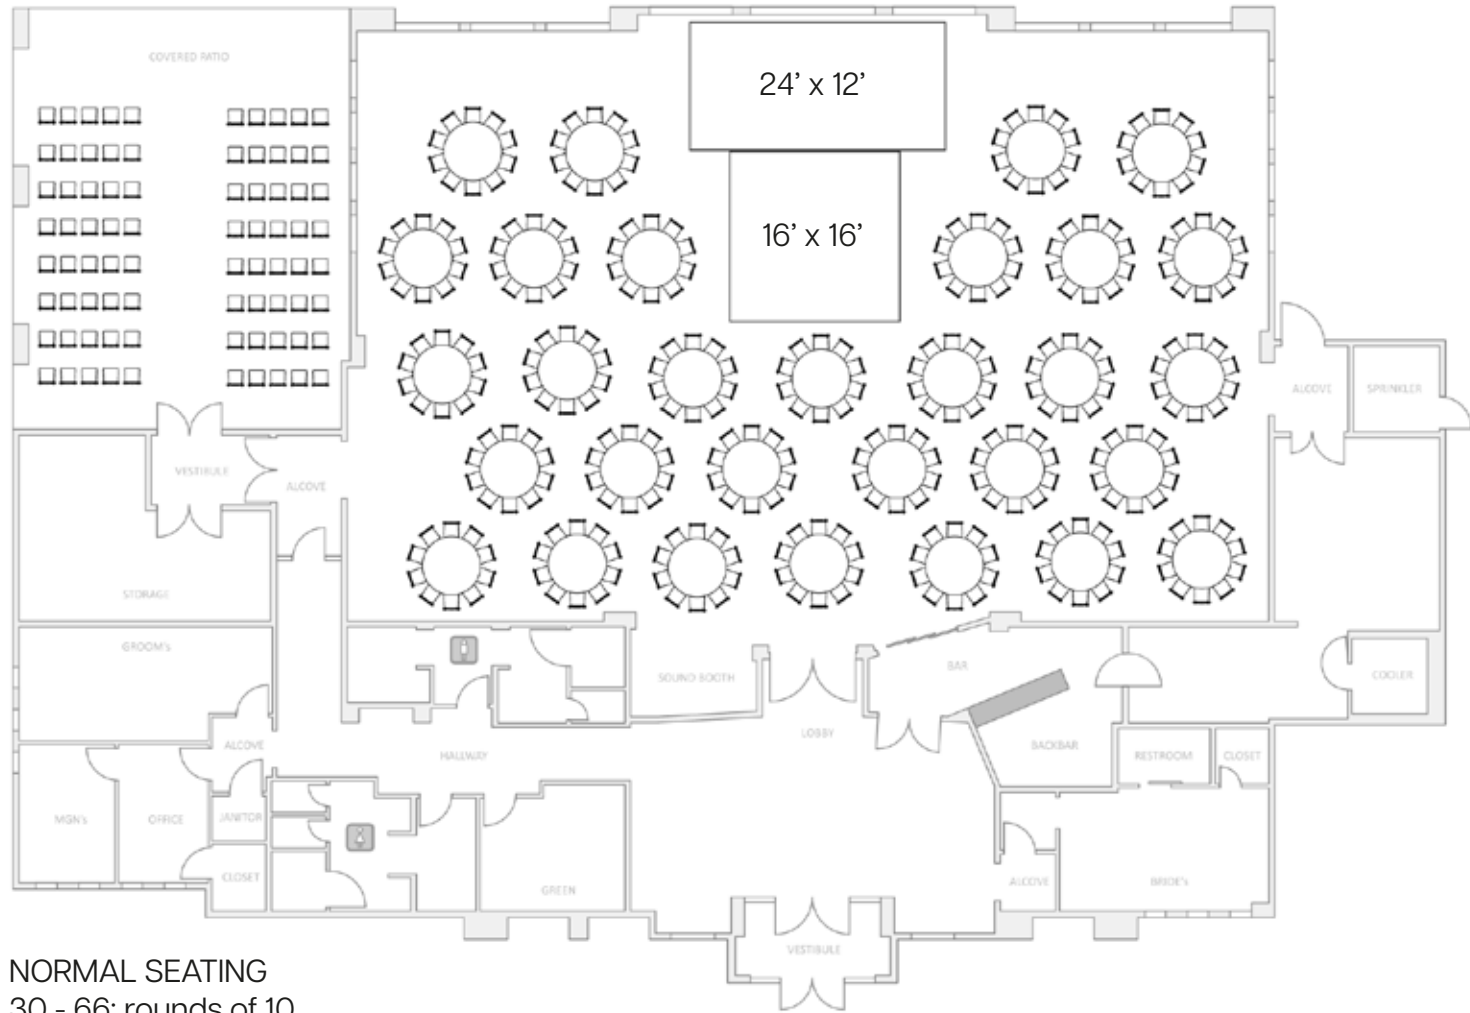

OUTDOOR SPACE

INDOOR FLOOR PLAN NORMAL - ROUNDS OF 10

NORMAL SEATING
30 - 66: rounds of 10
300 - seated
80- ceremony chair

apricusvenue.com
hello@apricusvenue.com | 214.960.0788
6633 S. I-35E, Corinth, Texas 76210
f @ in | @apricusvenue