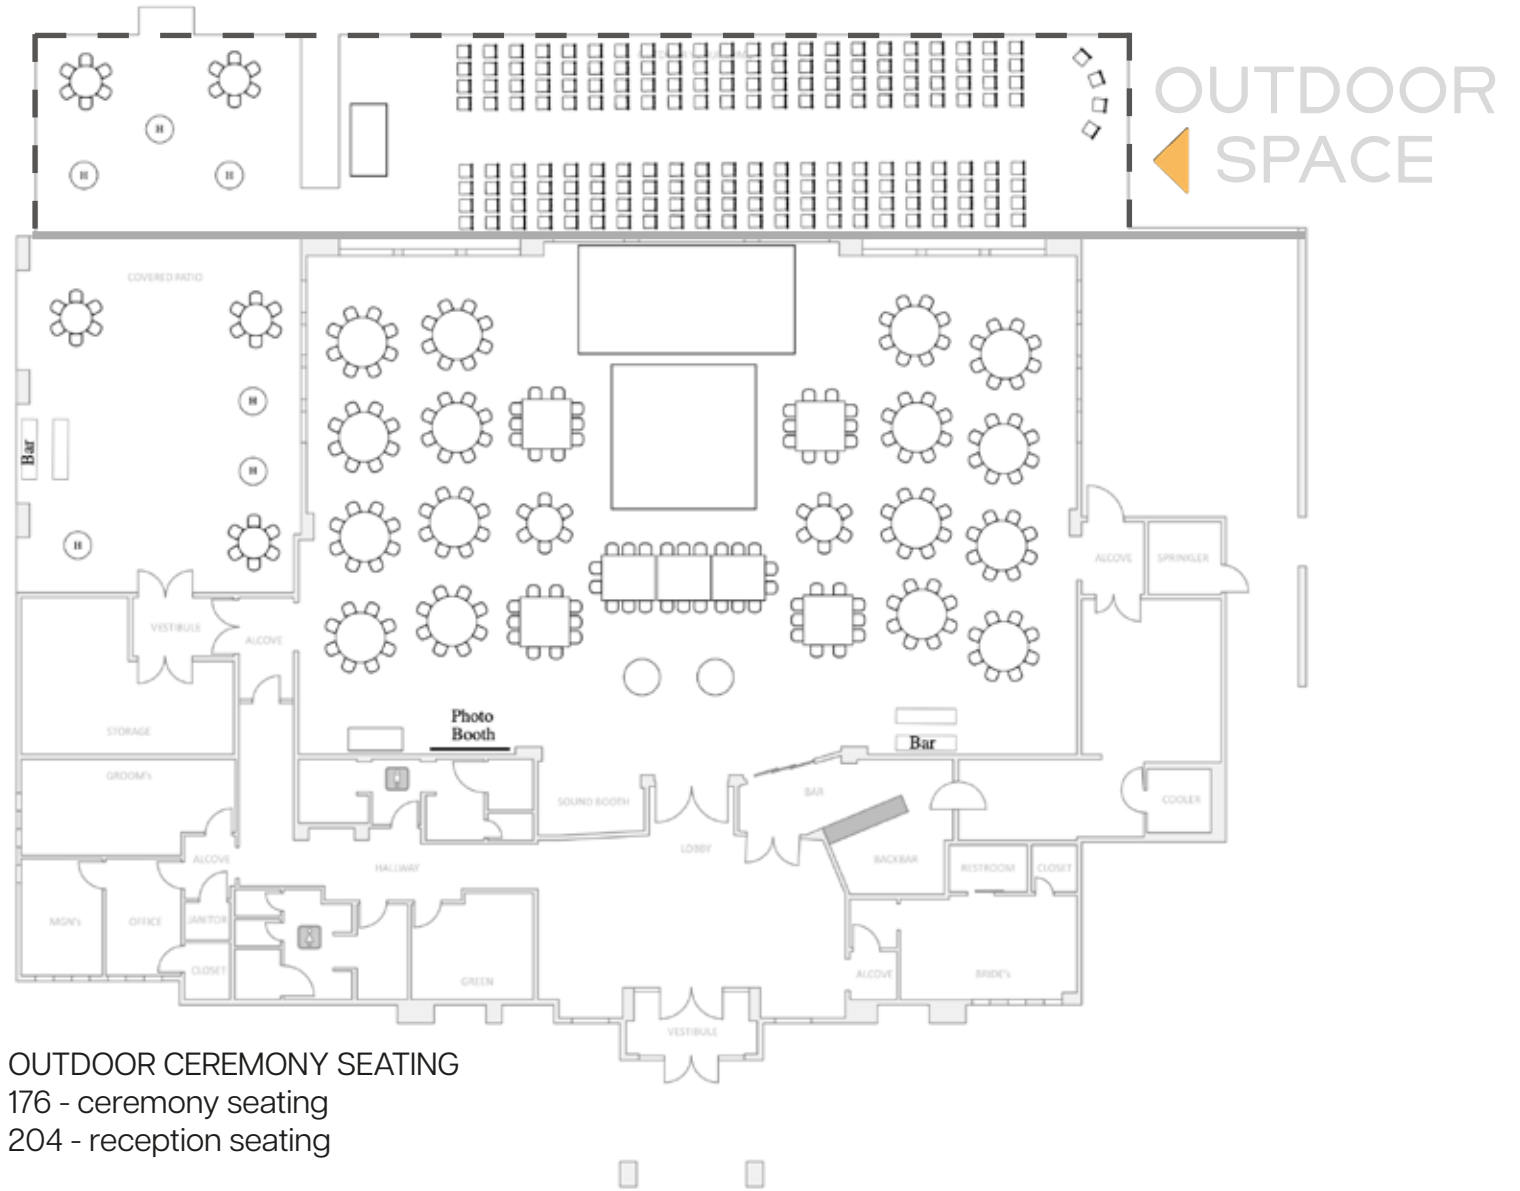

PATIO FLOOR PLAN
OUTDOOR CEREMONY SEATING - FOR 176

1.5-ACRE POND

apricusvenue.com
 hello@apricusvenue.com | 214.960.0788
 6633 S. I-35E, Corinth, Texas 76210
 f @ in | @apricusvenue

APRICUS
 TUSCAN CHARM WITH WATER VIEWS