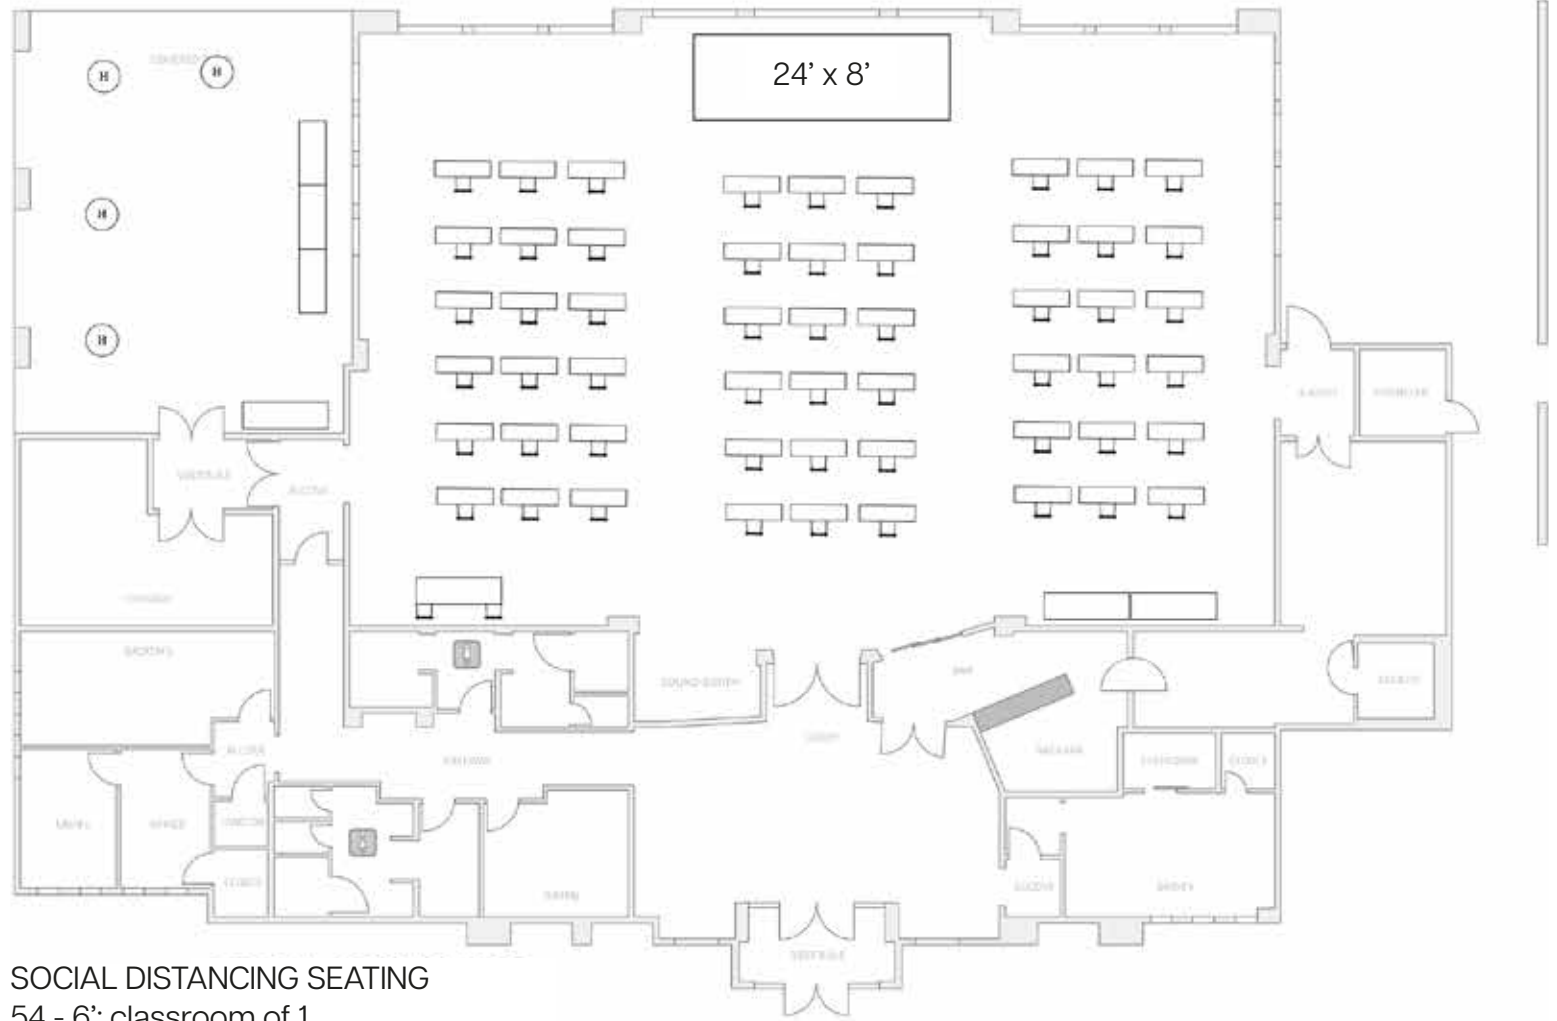

**INDOOR FLOOR PLAN**  
SOCIAL DISTANCING - CLASSROOM OF 1

OUTDOOR SPACE

SOCIAL DISTANCING SEATING  
54 - 6' classroom of 1  
54 - seated