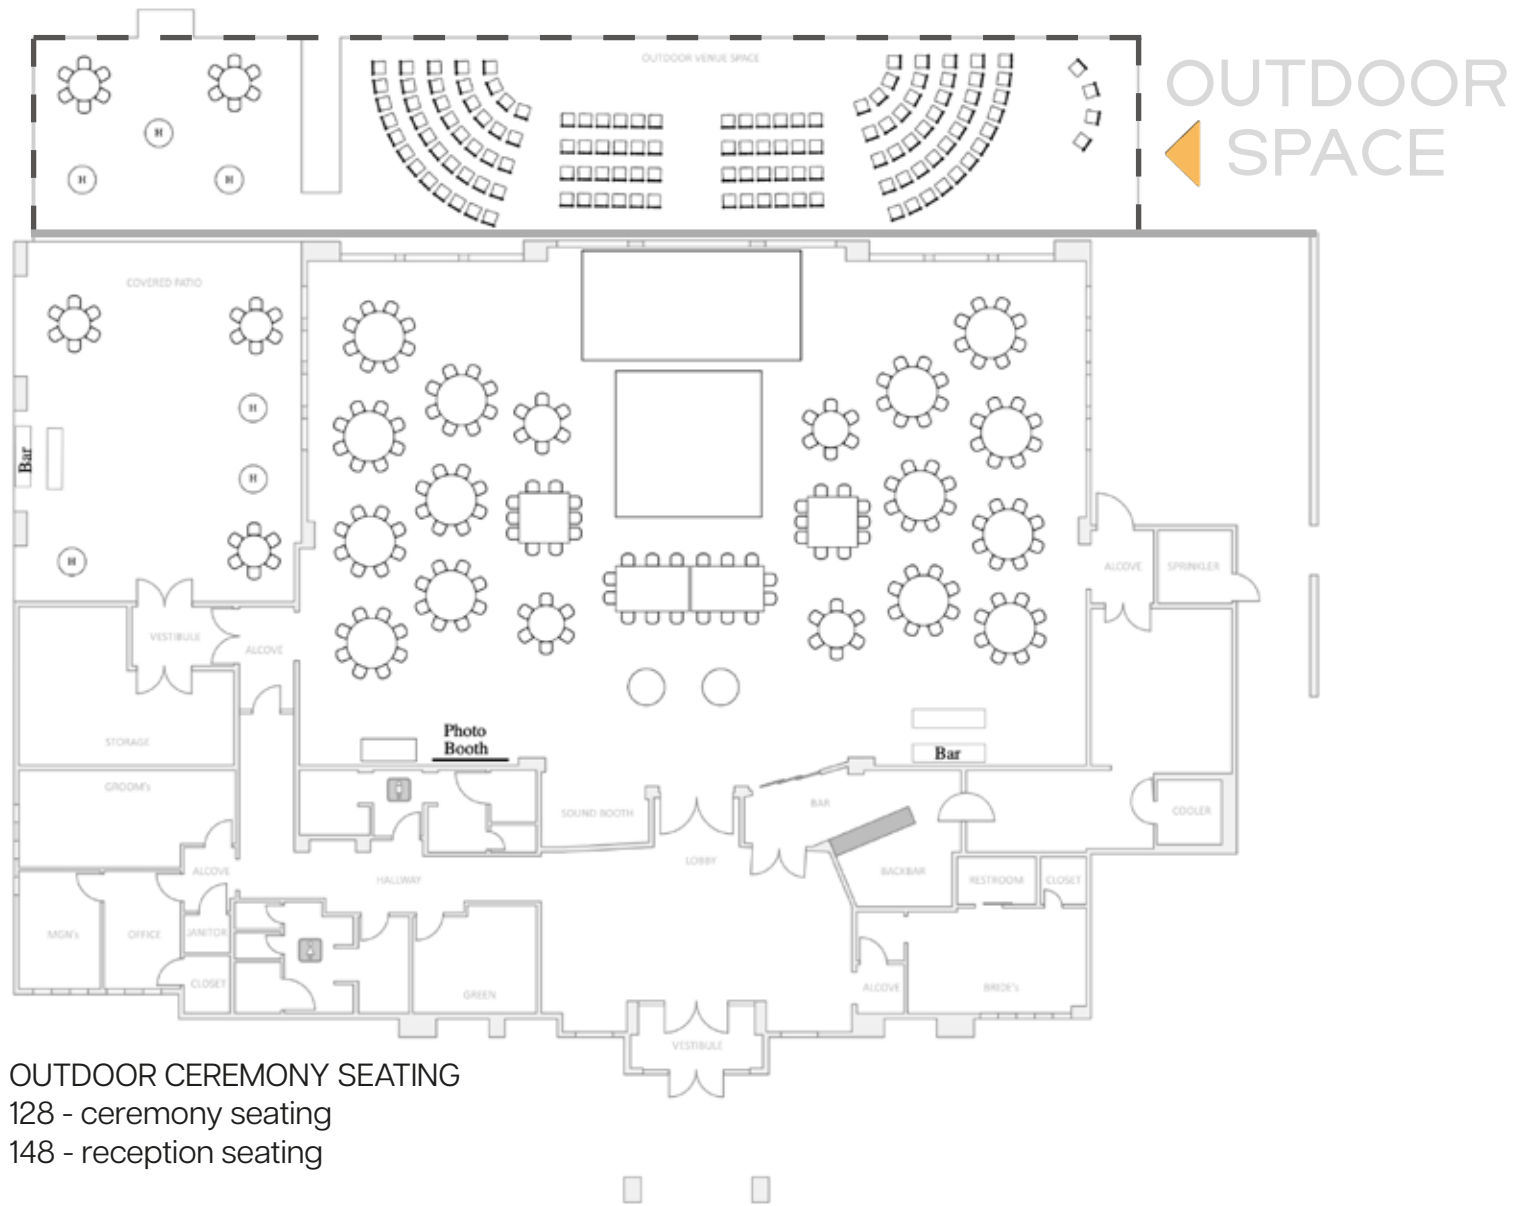

**PATIO FLOOR PLAN**  
**OUTDOOR CEREMONY SEATING - FOR 128**

1.5-ACRE POND

apricusvenue.com  
 hello@apricusvenue.com | 214.960.0788  
 6633 S. I-35E, Corinth, Texas 76210  
 f @ in | @apricusvenue

**APRICUS**  
 TUSCAN CHARM WITH WATER VIEWS